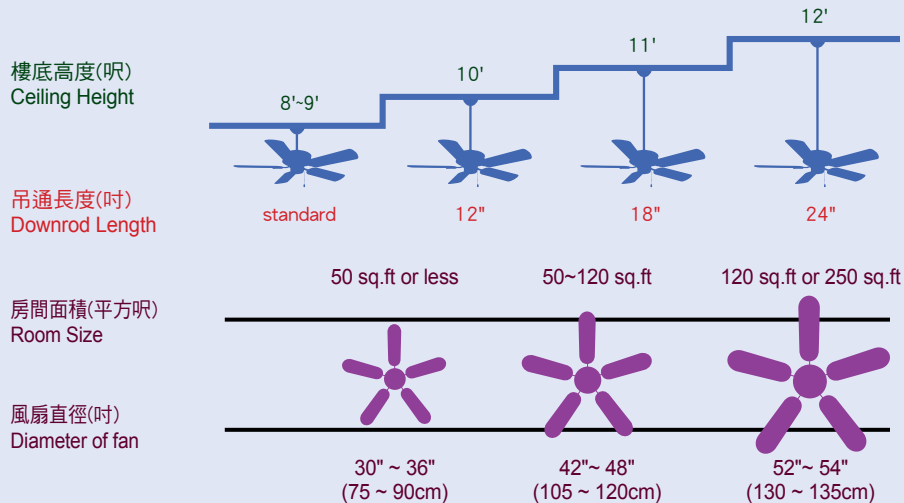

冬暖夏涼 節省能源 • ENERGY SAVING

吊扇具備正反轉功能，於不同季節均能提供舒適的享受。
The Reversible Motor provides upward and downward air flow for desired air circulation.

夏季時在有冷氣裝置的地方使用，可使冷氣加速循環
It moves the air creating a breeze chill effect, minimizing air conditioning cost.

冬季時將風扇**正反擊**撥至「反方向」轉動，在有暖氣裝置的地方使用，可使向上升之暖氣循環向下，可節省電費約百分之三十或以上
It recirculates the rising warm air from your heating system which would otherwise escape through the roof.

選擇吊於天花的裝置模式 • How to mount ceiling style

吊扇用作吊通型風扇或用作貼近天花型風扇
Select either downrod or close-to-ceiling mounting

吊扇上盅設計可適合斜天花裝置
A pivoting canopy is suitable for standard or vaulted ceiling.

如何選擇合適的吊通長度及吊扇？

How to choose the right downrod & fan size?

房間面積如超過250平方呎，則需要安裝兩套或以上之吊扇。
Large than 250 sq.ft may require 2 fans or more.

適合8呎(2.4米)樓底使用
Suitable for 8 feet (2.4m) ceiling

香港安全標誌
Hong Kong Safety Mark

有或無吊通俱可
Dual mount system

安裝低樓底天花
Flush mount for low ceiling

雙面色木葉
Double side blades

可選擇裝配燈飾
Light kit adaptable

遙控
Remote Control

三扇葉
3 blades

四扇葉
4 blades

五扇葉
5 blades

六扇葉
6 blades

正反推擊冬暖夏涼設計
Reverse slide switch

節省能源設計
Energy Saving

多種顏色可供選擇

Fan Finishes

A 古銅色
Antique Brass

NI 打磨光鍍色
Brushed Nickel

B 金銅色
Polished Brass

MS 金屬銀色
Metallic Silver

C 光鉻色
Chrome

SA 不銹鋼色
Satin

DN 黑鍍色
Dark Chrome

WH 白色
White

FE 天然鐵色
Natural Iron

W 白 / 金銅色
White / Polished Brass