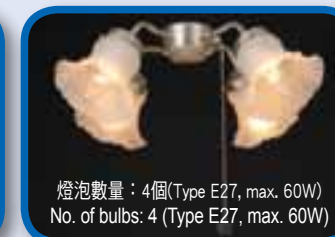

燈泡數量：4個(Type E27, max. 60W)
No. of bulbs: 4 (Type E27, max. 60W)

L401A (Code: L16), L401B (Code: L17)
L401C (Code: L18), L401DN (Code: L24)
L401FE (Code: L19)