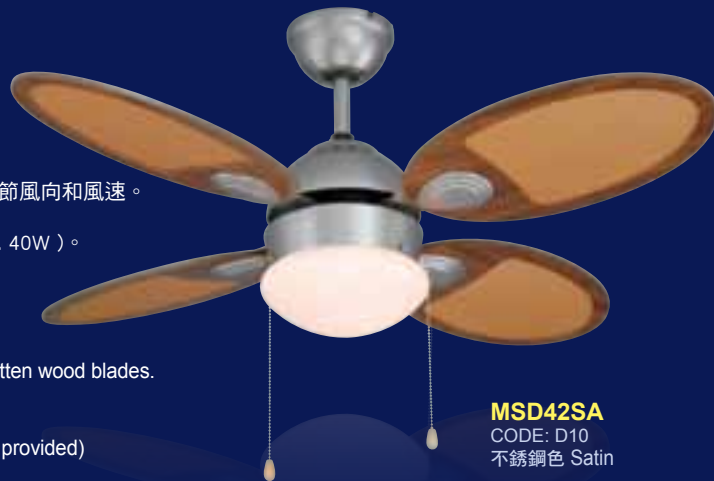

CODE: D1
天然鐵色 Natural Iron

- 直徑54吋配高級夾板木扇葉，配合各種室內佈置。
 - 配櫻桃木／淺櫻桃木色木扇葉。
 - 具備正反掣及三速調控，隨意調節風向，風速。
 - 配備燈飾。
 - 配備三速遙控器，另附調光功能。
 - 燈泡數量：4個(內附Type G9, max. 75Wx1及max. 25Wx3)。
- 54" sweep with high quality warp-resistant plywood blades.
 - Reversible cherry to medium cherry blades.
 - Quiet 3-speed reversible operation.
 - Light kit included.
 - Electronic hand-held remote control with light dimmer.
 - No. of bulbs: 4 (Type G9, max. 75Wx1 & max. 25Wx3, provided)

Reversible Blade
雙面木葉

- 直徑42吋配高級藤面紋木扇葉。
- 具備正反掣和三速調控，可隨意調節風向和風速。
- 配備燈飾。
- 燈泡數量：2個(內附Type E27, max. 40W)。

- 42" sweep with high quality rattan patten wood blades.
- Quiet 3-speed reversible operation.
- Light kit included.
- No. of bulb: 2 (Type E27, max. 40W, provided)