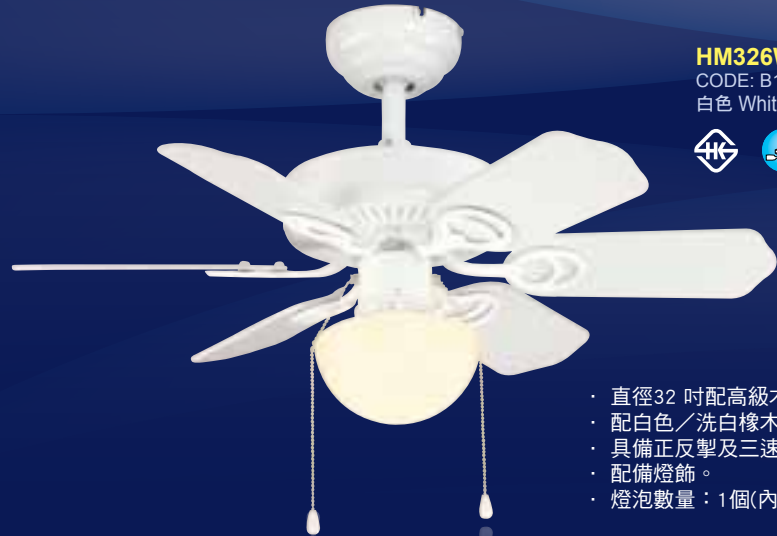

簡
樸
系

Basic Series

- 直徑32吋配高級木扇葉，配合各種室內佈置。
- 配白色／洗白橡木色木扇葉。
- 具備正反掣及三速拉掣，隨意調節風向，風速。
- 配備燈飾。
- 燈泡數量：1個(內附Type E27, max. 60W)。

- 32" sweep with high quality wood blades.
- Reversible white to bleached oak blades.
- Quiet 3-speed reversible operation.
- Light kit included.
- No. of bulb: 1 (Type E27, max. 60W, provided)