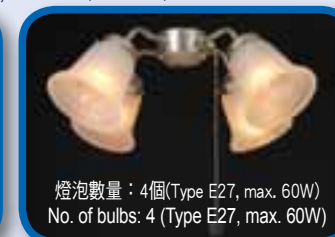

燈泡數量：4個(Type E27, max. 60W)
No. of bulbs: 4 (Type E27, max. 60W)

L407A (Code: L1), L407B (Code: L2)
L407C (Code: L3), L407DN (Code: L4)
L407FE (Code: L5)